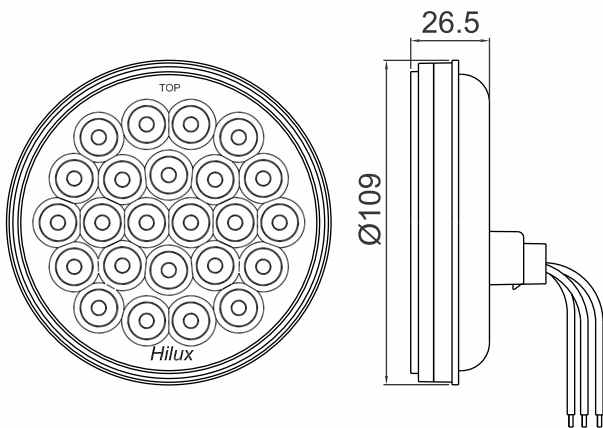

#### Tech Details

LED : 24 Diode

Dia : 109 mm

Lens : PMMA

Base : ABS

Reflector : ABS Vacuum Coated

Information shown on this drawing may originate from outside the company no manufacture or resourcing should be made without prior consultation with engineering drawing office