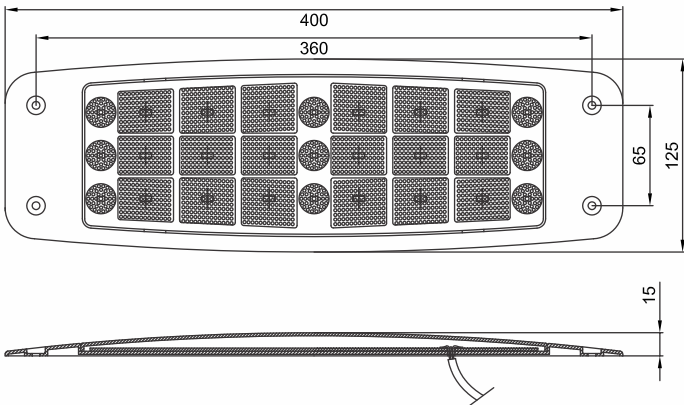

AUX-30 LED ROOF LAMP

ROOF LAMP

Tech Details

Blue LED, 3W 12V [9 nos.]

White LED 24V [18 nos.]

Mounting C.D.: 65 x 360 mm

Information shown on this drawing may originate from outside the company no manufacture or resourcing should be made without prior consultation with engineering drawing office

These parts are replacement parts not original parts.

Original part numbers are quoted for reference purposes only.