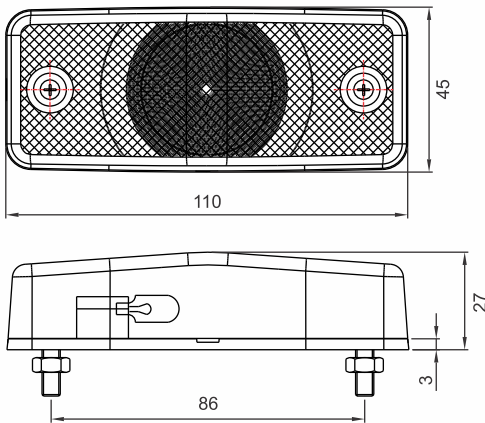

HL-901

SIDE MARKER LAMP WITH RR FOR BUSES RECTANGULAR

SIDE INDICATOR

Tech Details

Housing : Nylon Black

Lens : Acrylic

Dimension : 110 x 45 mm

Bulb : 12V-W5W

A.R.A.I. approved

Information shown on this drawing may originate from outside the company no manufacture or resourcing should be made without prior consultation with engineering drawing office

These parts are replacement parts not original parts.

Original part numbers are quoted for reference purposes only.