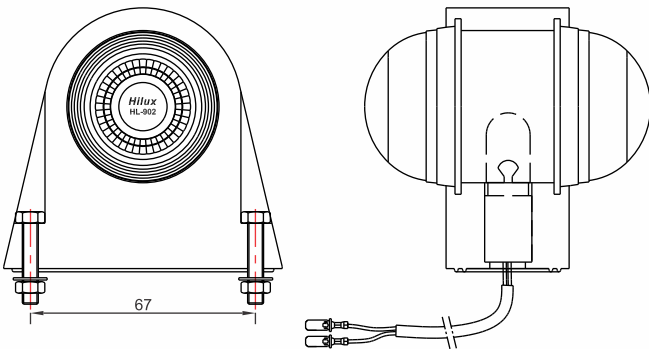

Information shown on this drawing may originate from outside the company no manufacture or resourcing should be made without prior consultation with engineering drawing office

These parts are replacement parts not original parts.

Original part numbers are quoted for reference purposes only.