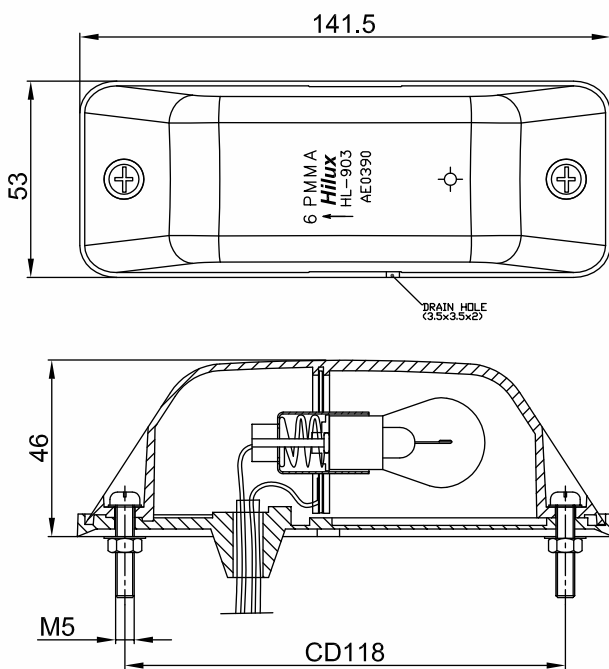

HL-903

SIDE TURN SIGNAL LAMP FOR HORIZONTAL SURFACE MOUNTING

SIDE TURN SIGNAL LAMP

Information shown on this drawing may originate from outside the company no manufacture or resourcing should be made without prior consultation with engineering drawing office

These parts are replacement parts not original parts.

Original part numbers are quoted for reference purposes only.