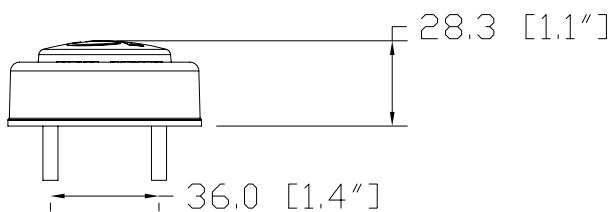

LB-903

SIDE LAMP SIDE MARKER

SIDE LAMP

Tech Details

Material:

- Acrylic lens
- ABS base

Wiring:

- 12 / 24 V
- Terminals, grommets
- PVC connectors

Light Source:

- 1 bulb