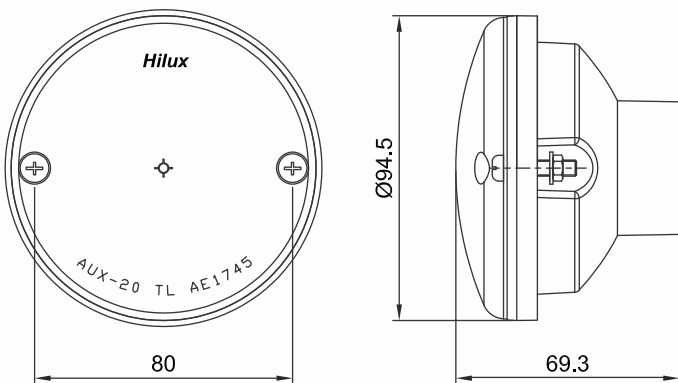

AUX-20

ROUND MFR STOP / TAIL LAMP / DIRECTION INDICATOR

Color :
AUX-20R - Red
AUX-20W - White
AUX-20A - Amber

LED STOP / TAIL LAMP

Tech Details

Lens : Acrylic

Housing : Polycarbonate Vacuum coated

A.R.A.I. approved