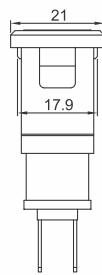

DI-01

Suitable for
TRACTORS
DASH BOARD INDICATORS
RECTANGULAR

DASH BOARD INDICATORS

Tech Details

Lens : Acrylic

Housing : Nylon

Bulb Fitment : 12V-2W

Size : 30x21 mm - Press Fit

 **DI-01-01**
Charge [Red]

 **DI-01-02**
Turn Indicator [Green]

 **DI-01-03**
Oil Pressure [Red]

 **DI-01-04**
Main Beam [Blue]

CHARGE (RED)

OIL PRESSURE (RED)

TURNING (GREEN)

MAIN BEAM (BLUE)