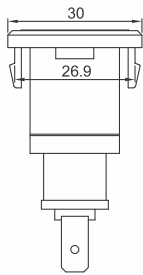

DI-01

Suitable for
TRACTORS
DASH BOARD INDICATORS
RECTANGULAR

DASH BOARD INDICATORS

Tech Details

Lens : Acrylic

Housing : Nylon

Bulb Fitment : 12V-2W

Size : 30x21 mm - Press Fit

 **DI-01-01**
Charge [Red]

 **DI-01-02**
Turn Indicator [Green]

 **DI-01-03**
Oil Pressure [Red]

 **DI-01-04**
Main Beam [Blue]

CHARGE (RED)

OIL PRESSURE (RED)

TURNING (GREEN)

MAIN BEAM (BLUE)