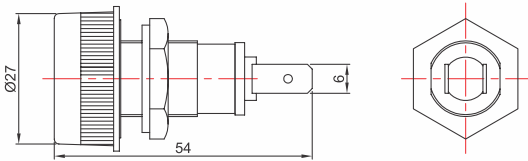

### DASH BOARD INDICATORS

---

#### Tech Details

Lens : Acrylic  
 Housing : Nylon  
 Bulb Fitment : 12V-2W  
 Size : 27 mm - [ M16 Nut ]

 **DI-02-01**  
 Charge [ Red ]

 **DI-02-02**  
 Turn Indicator [ Green ]

 **DI-02-03**  
 Oil Pressure [ Red ]