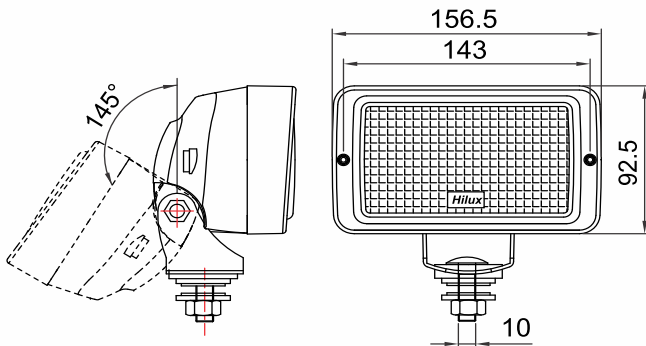

HL-450

WORK LAMP ASSY. WITH SWITCH

WORK LAMP

Tech Details

Bulb Fitment : H3, 12V-55W

Size : 156 x 92 mm

Housing : High heat resistant GF Nylon, Water and steam resistant

Information shown on this drawing may originate from outside the company no manufacture or resourcing should be made without prior consultation with engineering drawing office