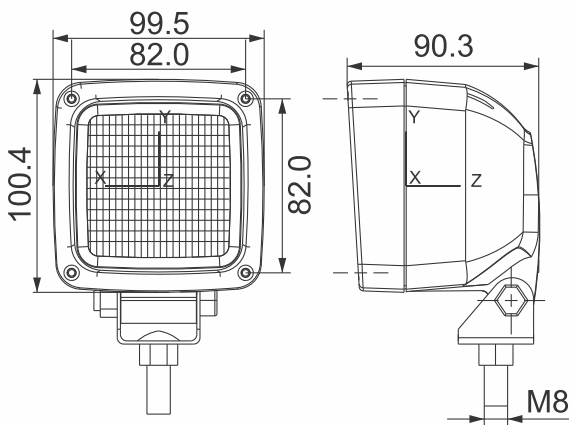

HL-452

SQUARE WORK LAMP ASSY.

WORK LAMP

Tech Details

Bulb Fitment : 12V / 24V

Mounting : M10 Bolt

Housing : High heat resistant GF Nylon, Water and steam resistant

Information shown on this drawing may originate from outside the company no manufacture or resourcing should be made without prior consultation with engineering drawing office