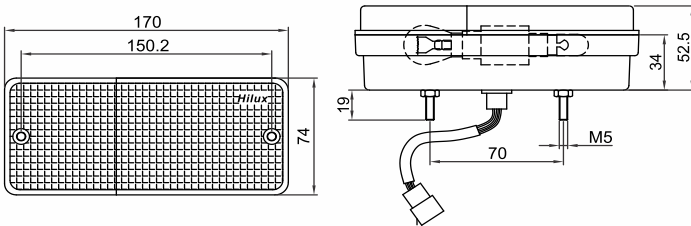

HL-506

Suitable for
ESCORTS TRACTOR

TAIL LAMP ASSY.

Tech Details

Bulb Fitment : 12V-21W, 12V-5W

Mounting C.D.: 70 / 80 mm

Information shown on this drawing may originate from outside the company no manufacture or resourcing should be made without prior consultation with engineering drawing office