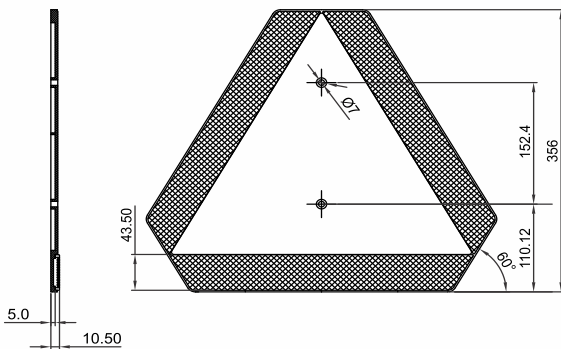

#### Tech Details

Mounting C.D.: 152.5 mm

Lens : UV Resistant Acrylic

Housing : UV Resistant ABS for 2000 hrs.

A.R.A.I. approved

Information shown on this drawing may originate from outside the company no manufacture or resourcing should be made without prior consultation with engineering drawing office