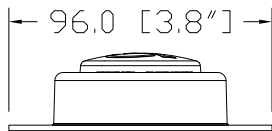

Light Source:

- 6 LEDs

Information shown on this drawing may originate from outside the company no manufacture or resourcing should be made without prior consultation with engineering drawing office

These parts are replacement parts not original parts.

Original part numbers are quoted for reference purposes only.