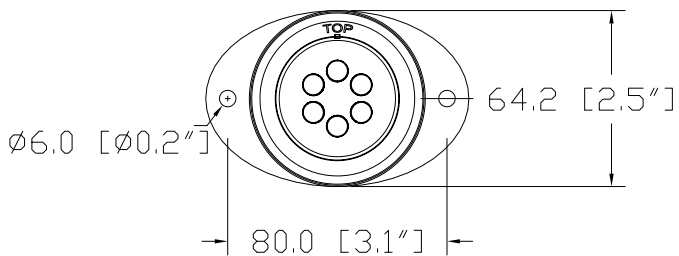

LB-901

LED SIDE LAMP SIDE MARKER

LED SIDE LAMP

Tech Details

Material:

- Acrylic lens
- ABS base

Wiring:

- 12 / 24 V
- Terminals, grommets
- PVC connectors

Light Source:

- 6 LEDs

Information shown on this drawing may originate from outside the company no manufacture or resourcing should be made without prior consultation with engineering drawing office

These parts are replacement parts not original parts.