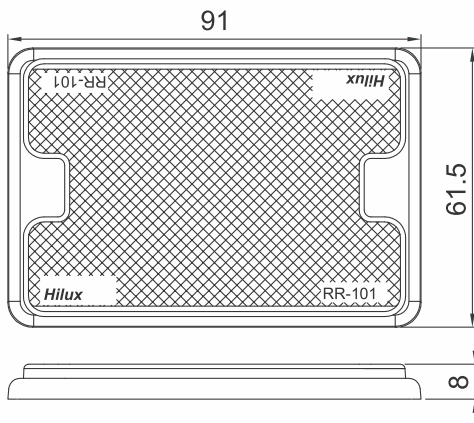

#### Tech Details

Size : 91 x 61.5 mm

Mounting : Bolt / Self-adhesive Tape

Lens : PMMA

Base : ABS

A.R.A.I. approved

Information shown on this drawing may originate from outside the company no manufacture or resourcing should be made without prior consultation with engineering drawing office