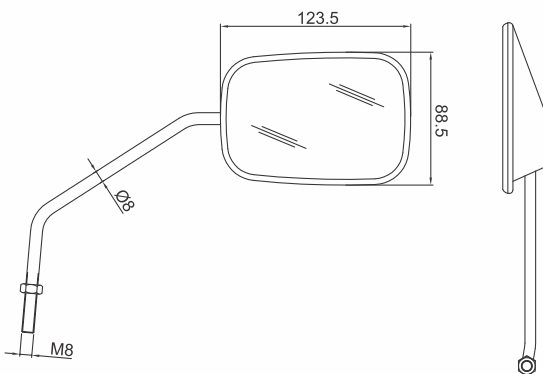

Information shown on this drawing may originate from outside the company no manufacture or resourcing should be made without prior consultation with engineering drawing office

These parts are replacement parts not original parts.

Original part numbers are quoted for reference purposes only.