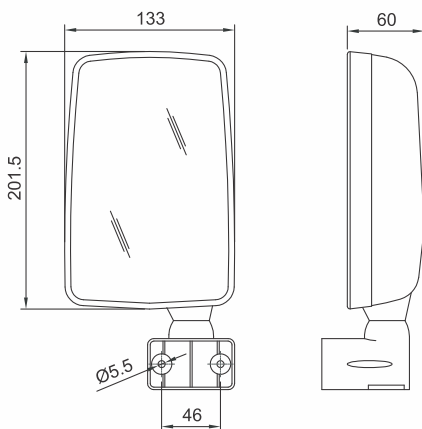

# ASSY. REAR VIEW MIRROR

Suitable for  
**BOLERO**

---

#### Tech Details

Size : 133 x 201.5 mm

Housing : ABS Black

Information shown on this drawing may originate from outside the company no manufacture or resourcing should be made without prior consultation with engineering drawing office