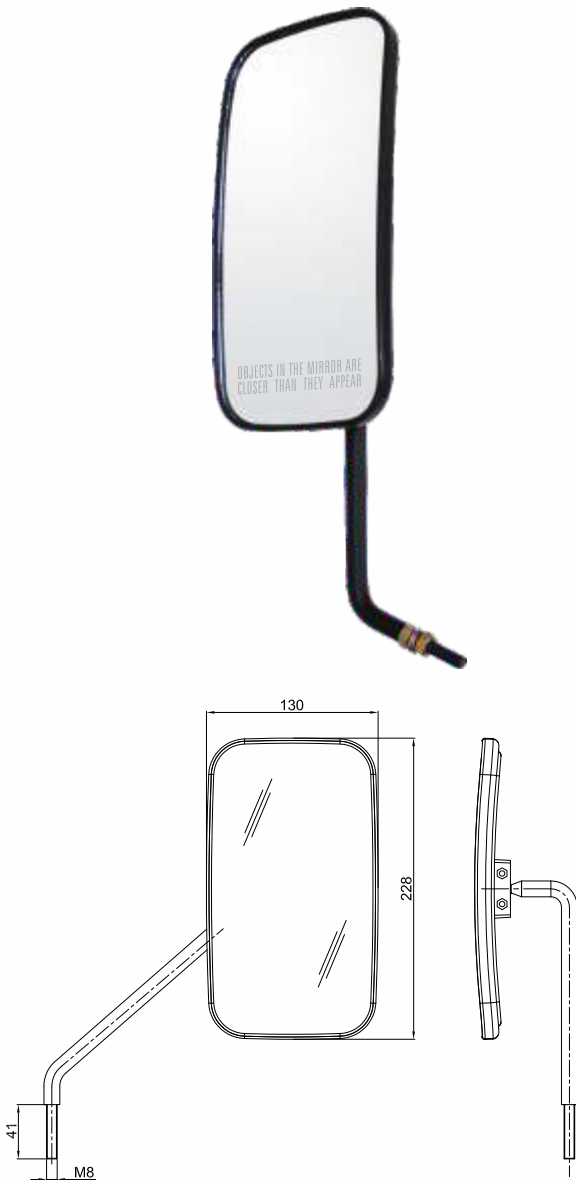

ARVM-08

ASSY. REAR VIEW MIRROR

Suitable for
MASSEY / TAFE N/M

TRACTOR ACCESSORIES

Tech Details

Housing : PP Black

Information shown on this drawing may originate from outside the company no manufacture or resourcing should be made without prior consultation with engineering drawing office