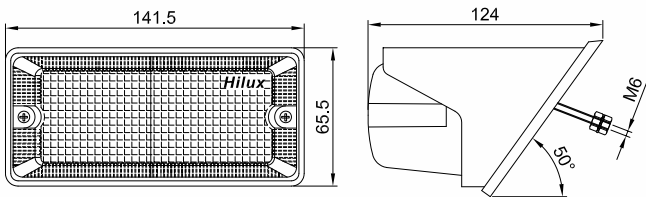

HL-416

Suitable for
**EICHER TRACTOR
ALL MODELS**

FRONT LAMP ASSY.

Tech Details

Bulb Fitment : 12V-21W, 12V-5W

Mounting C.D.: 116 mm

Lens : Polycarbonate

Housing : ABS

Water Sealed

A.R.A.I. approved

Information shown on this drawing may originate from outside the company no manufacture or resourcing should be made without prior consultation with engineering drawing office

These parts are replacement parts not original parts.

Original part numbers are quoted for reference purposes only.