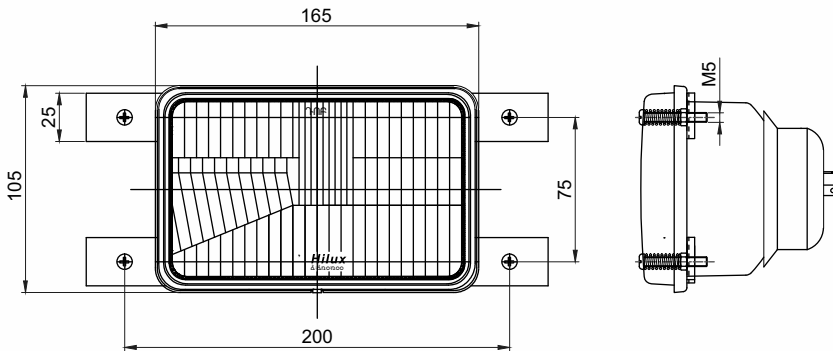

HL-460P

Suitable for
ACE, PREET, STANDARD

HEAD LAMP

Tech Details

Bulb Fitment : 12V-60x55W, P43T

Size : 168 x 107.5 mm

Information shown on this drawing may originate from outside the company no manufacture or resourcing should be made without prior consultation with engineering drawing office

These parts are replacement parts not original parts.

Original part numbers are quoted for reference purposes only.