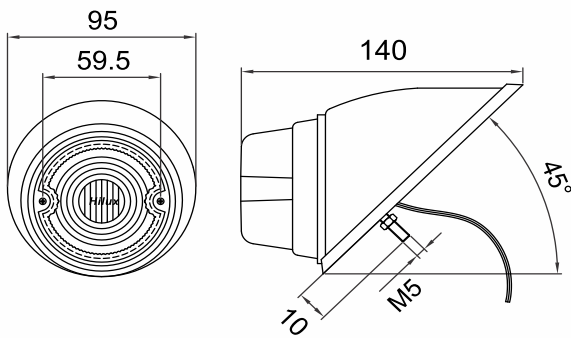

HL-505

Suitable for
**CONSTRUCTION
EQUIPMENTS &
TRACTORS**

FRONT LAMP ASSY.

Tech Details

Bulb Fitment : 12V-21W or 12V 21/5W

Mounting C.D.: 39.5 mm

Lens : SAN

Housing : ABS