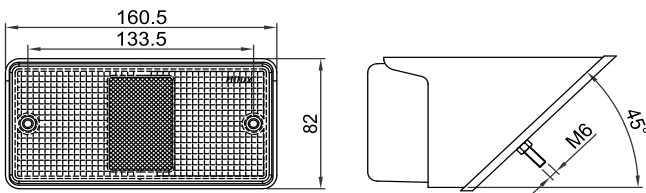

HL-524

Suitable for
FARMTRAC

TAIL LAMP ASSY.

Tech Details

Bulb Fitment : 12V-21W, 12V-21V/5W

Mounting C.D.: 112 mm

Information shown on this drawing may originate from outside the company no manufacture or resourcing should be made without prior consultation with engineering drawing office