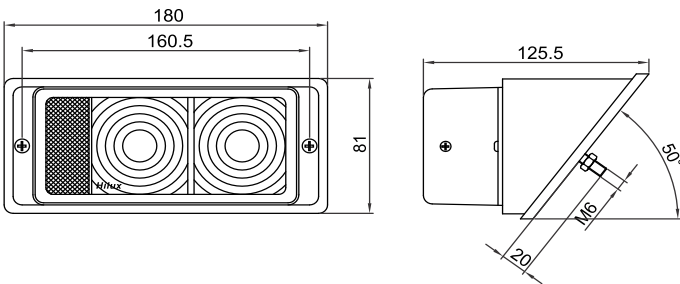

HL-531

Suitable for
**SWARAJ FE PTL
TRACTOR**

TAIL LAMP ASSY.

Tech Details

Bulb Fitment : 12V-21W, 12V-21V/5W

Mounting C.D.: 150.5 mm

Information shown on this drawing may originate from outside the company no manufacture or resourcing should be made without prior consultation with engineering drawing office