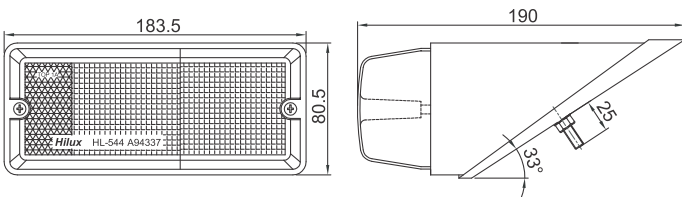

HL-544-MFR

Suitable for

**FARMTRAC, SWARAJ,
INDOFARM, STANDARD, SAME**

MULTIFOCAL REFLECTOR LAMP

Tech Details

Bulb Fitment : 12V-21W, 12V-21/5W

Mounting C.D.: 112 mm

Lens : Polycarbonate

Housing : ABS

Information shown on this drawing may originate from outside the company no manufacture or resourcing should be made without prior consultation with engineering drawing office

These parts are replacement parts not original parts.

Original part numbers are quoted for reference purposes only.