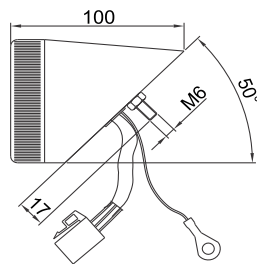

#### Tech Details

Bulb Fitment : 12V-21W, 12V-21/5W

Mounting C.D.: 111.25 mm

Lens : Polycarbonate

Housing : PPTF 40%

A.R.A.I. & E mark approved

Information shown on this drawing may originate from outside the company no manufacture or resourcing should be made without prior consultation with engineering drawing office