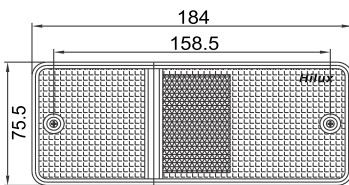

#### Tech Details

Bulb Fitment : 12V-21W, 12V-21/5W

Mounting C.D.: 111.25 mm

Lens : Polycarbonate

Housing : PPTF 40%

A.R.A.I. & E mark approved

Information shown on this drawing may originate from outside the company no manufacture or resourcing should be made without prior consultation with engineering drawing office