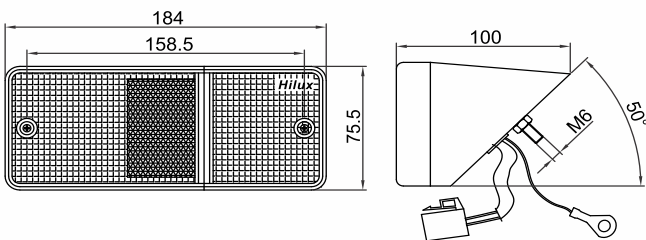

HL-548

Suitable for

**ESCORTS /
POWERTRAC TRACTORS**

FRONT LAMP ASSY.

Tech Details

Bulb Fitment : 12V-21W, 12V-5W

Mounting C.D.: 111.25 mm

Lens : Polycarbonate

Housing : PPTF 40%

Water Sealed

A.R.A.I. & E mark approved

Information shown on this drawing may originate from outside the company no manufacture or resourcing should be made without prior consultation with engineering drawing office