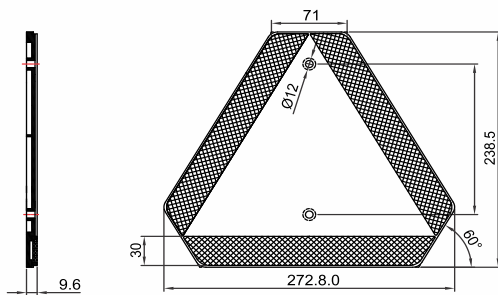

HL-549

SMV EMBLEM

Suitable for
TRACTORS

TRACTOR ACCESSORIES

Tech Details

Mounting C.D.: 120.5, 152.5, 103.5 mm

Lens : UV Resistant Acrylic

Housing : UV Resistant ABS for 2000 hrs.

A.R.A.I. approved

Information shown on this drawing may originate from outside the company no manufacture or resourcing should be made without prior consultation with engineering drawing office

These parts are replacement parts not original parts.

Original part numbers are quoted for reference purposes only.