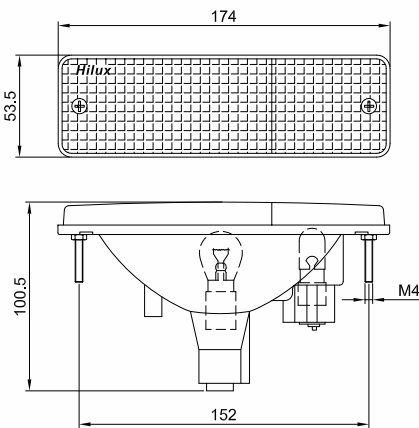

HL-553

Suitable for

**MASSEY TRACTOR
WITH WATERPROOF CONNECTOR**

FRONT LAMP ASSY.

Tech Details

Bulb Fitment : 12V-21W, 12V-5W

Mounting C.D.: 152 mm

Lens : Acrylic

Housing : PP

Information shown on this drawing may originate from outside the company no manufacture or resourcing should be made without prior consultation with engineering drawing office

These parts are replacement parts not original parts.

Original part numbers are quoted for reference purposes only.