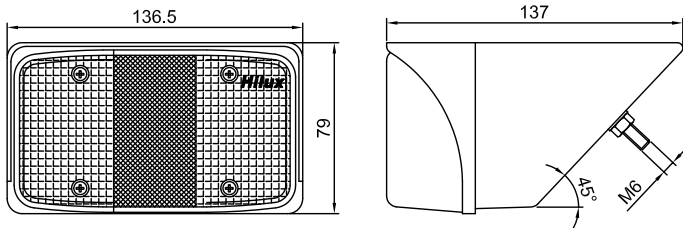

HL-555

Suitable for
**MAHINDRA NST
WITH CONNECTOR**

TAIL LAMP ASSY.

Tech Details

Bulb Fitment : 12V-21W, 12V-5W

Mounting C.D.: 95.5 mm

Lens : SAN

Housing : ABS