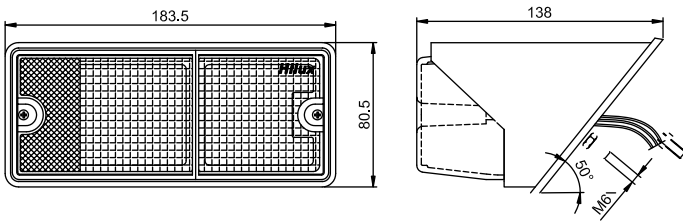

#### Tech Details

Bulb Fitment : 12V-21W, 12V-21/5W

Mounting C.D.: 120 mm

Lens : Polycarbonate

Housing : ABS

A.R.A.I. approved

Information shown on this drawing may originate from outside the company no manufacture or resourcing should be made without prior consultation with engineering drawing office