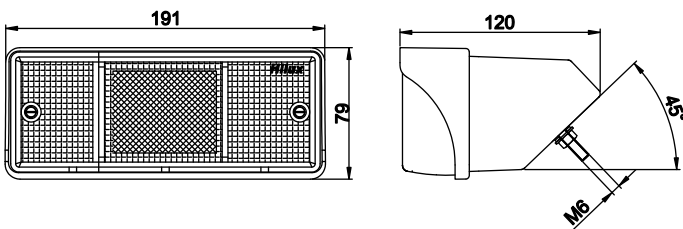

### TAIL LAMP ASSY.

---

#### Tech Details

Bulb Fitment : 12V-21W, 12V-21/5W

Mounting C.D.: 95 mm

Lens : Polycarbonate

Housing : ABS

Information shown on this drawing may originate from outside the company no manufacture or resourcing should be made without prior consultation with engineering drawing office