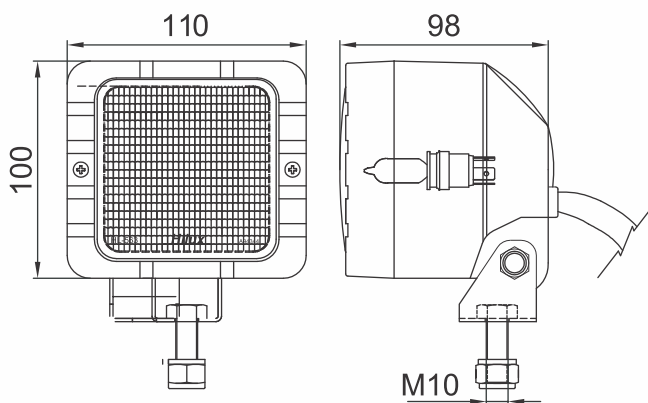

HL-563

WORK LAMP ASSY.

Tech Details

Suitable for
JCB

Bulb : H3, 12V-55W or 24V-70W

Size : 110 x 110 mm - M10 Bolt

Plastic Nylon GF Housing,
Steel Mounting Bracket

Information shown on this drawing may originate from outside the company no manufacture or resourcing should be made without prior consultation with engineering drawing office