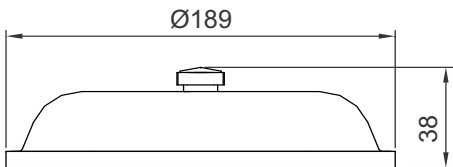

## HL-570C PRE CLEANER COVER

Suitable for  
**HL-570 & HL-573**

---

#### Tech Details

Dia : 62.5 mm

Cover : Sheet Metal Cover with Powder Coated

Information shown on this drawing may originate from outside the company no manufacture or resourcing should be made without prior consultation with engineering drawing office