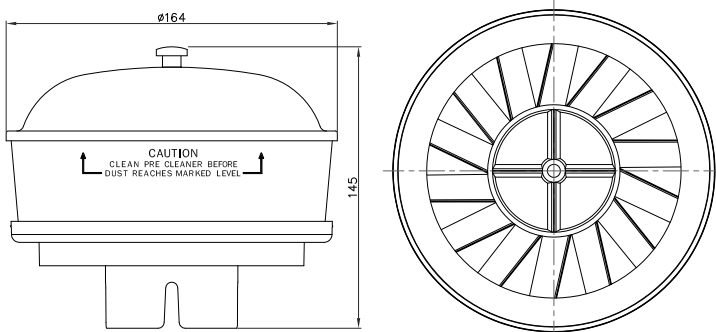

HL-571 PRE CLEANER ASSY.

Suitable for
MASSEY

TRACTOR PARTS

Tech Details

Dia : 62.5 mm

Bowl : SAN

Housing : Polypropylene

Information shown on this drawing may originate from outside the company no manufacture or resourcing should be made without prior consultation with engineering drawing office