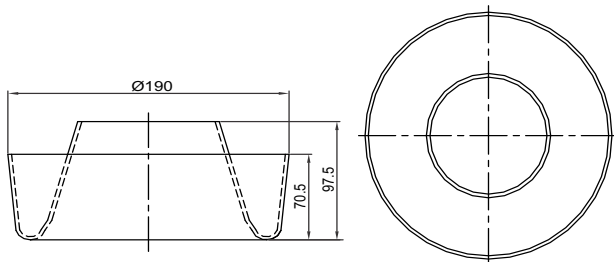

## HL-571-L SPARE DUST BOWL

Suitable for  
**PRE CLEANER MASSEY**

---

### TRACTOR PARTS

---

#### Tech Details

Dia : 190 mm

Bowl : SAN

Information shown on this drawing may originate from outside the company no manufacture or resourcing should be made without prior consultation with engineering drawing office