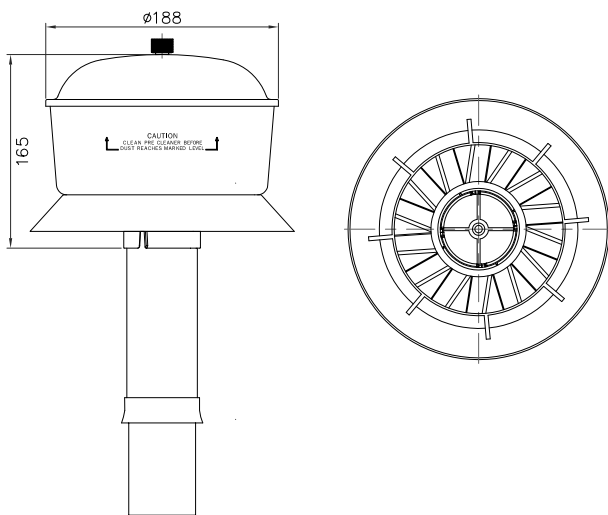

### TRACTOR PARTS

---

#### Tech Details

Dia : 62.5 mm

Bowl : SAN

Housing : Polypropylene

Cover CRC with powder coated

Information shown on this drawing may originate from outside the company no manufacture or resourcing should be made without prior consultation with engineering drawing office