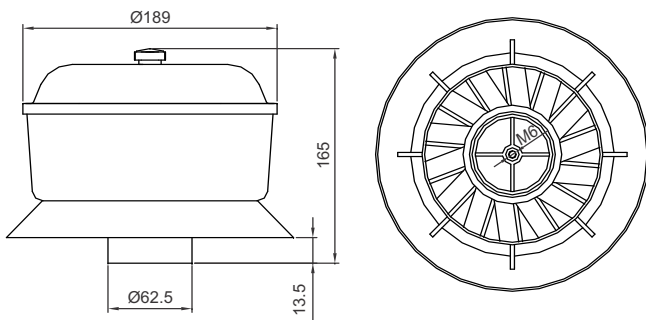

HL-573 PRE CLEANER ASSY.

Suitable for
ESCORTS / FARMTRAC

TRACTOR PARTS

Tech Details

Dia : 62.5 mm

Bowl : SAN

Housing : Polypropylene

Cover CRC with powder coated