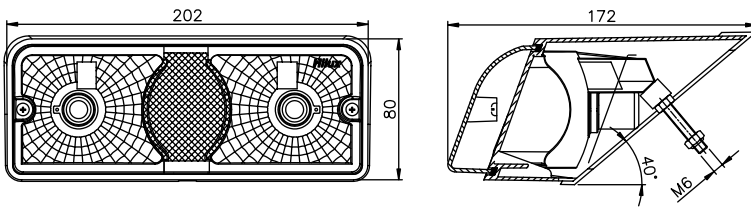

HL-580-FACELIFT MFR CLEAR LENS

Suitable for

POWERTRAC & FARMTRAC

TAIL LAMP ASSY.

Tech Details

Bulb Fitment : 12V-21W, 12V-21V/5W

Mounting C.D.: 112 mm

Information shown on this drawing may originate from outside the company no manufacture or resourcing should be made without prior consultation with engineering drawing office