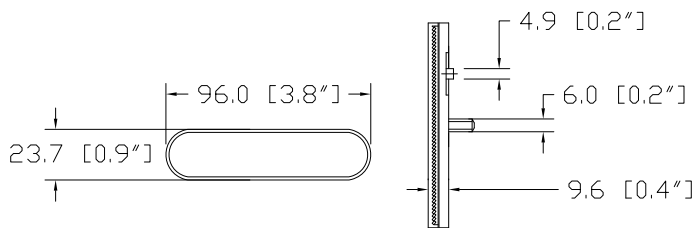

Information shown on this drawing may originate from outside the company no manufacture or resourcing should be made without prior consultation with engineering drawing office

These parts are replacement parts not original parts.

Original part numbers are quoted for reference purposes only.