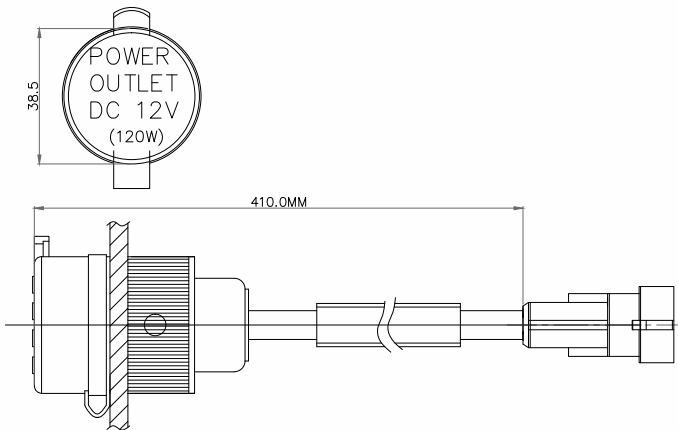

MCS-01

MOBILE CHARGER SOCKET

Suitable for
ALL VEHICLES

TRACTOR ACCESSORIES

Tech Details

Housing / Nut : Nylon

Protective Cover : EPDM

Operating Voltage : 12V DC, 24V DC

Amp : 12 Amp

Water sealed

Information shown on this drawing may originate from outside the company no manufacture or resourcing should be made without prior consultation with engineering drawing office

These parts are replacement parts not original parts.