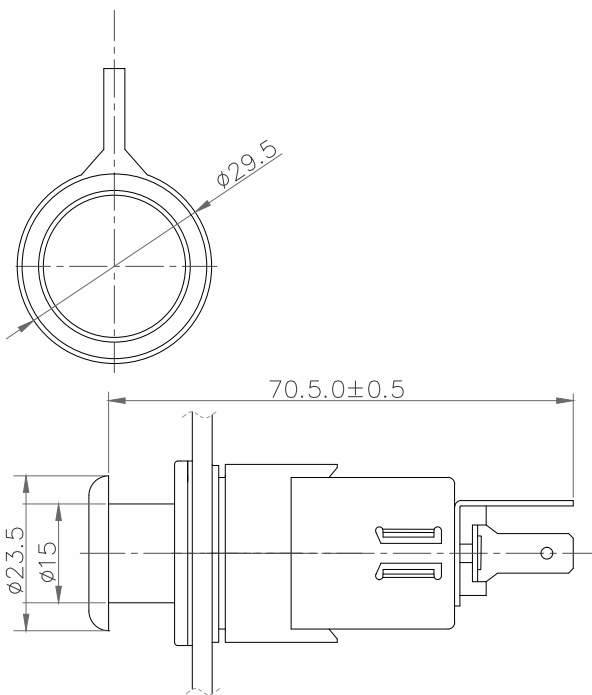

#### Tech Details

Housing / Nut : Nylon

Protective Cover : EPDM

Operating Voltage : 12V DC, 24V DC

Amp : 10 Amp

Information shown on this drawing may originate from outside the company no manufacture or resourcing should be made without prior consultation with engineering drawing office