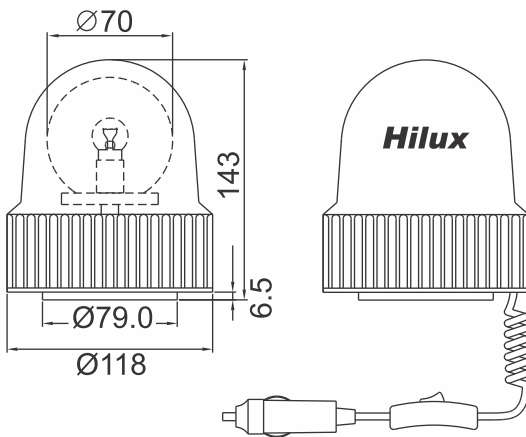

#### REVOLVING LAMP

---

#### Tech Details

Bulb Fitment : 12V-21W, 24V

Dia : 118 mm

Height : 143 mm

Wire Length : 8 feet

Information shown on this drawing may originate from outside the company no manufacture or resourcing should be made without prior consultation with engineering drawing office