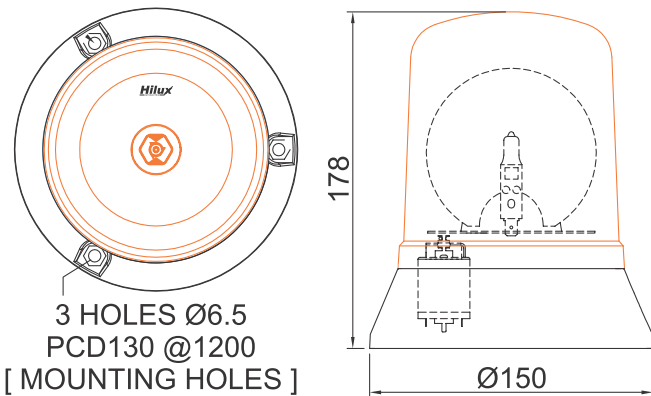

### REVOLVING BEACON LAMP BOLT MOUNT AMBER PCD 120

---

#### Tech Details

Suits H1 P14.5s Bulb, 12V, 24V

Flash Rate Nominal 160

Information shown on this drawing may originate from outside the company no manufacture or resourcing should be made without prior consultation with engineering drawing office