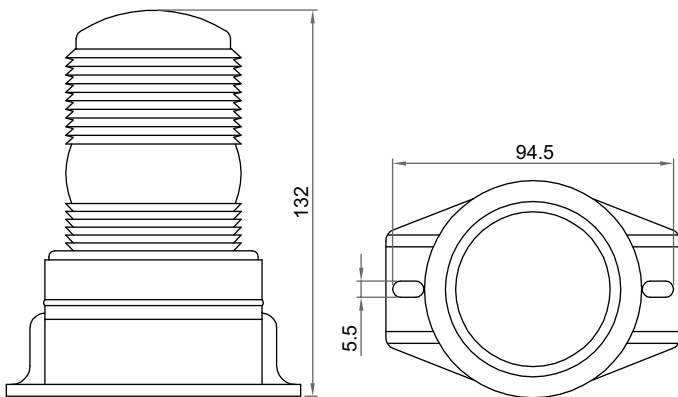

#### Tech Details

With 30CM cable

DC 12V~110V

Meets IP56 protection standards

-30°C to + 50°C temperature range

Color : Amber / Red / Blue

Information shown on this drawing may originate from outside the company no manufacture or resourcing should be made without prior consultation with engineering drawing office