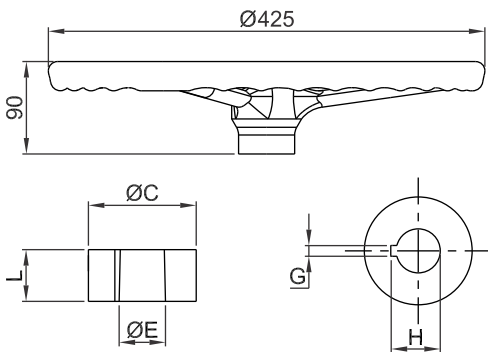

## STW-001

Suitable for  
**EICHER TRACTOR 242**

---

### STEERING WHEEL

---

#### Tech Details

Dia : 325 mm

Information shown on this drawing may originate from outside the company no manufacture or resourcing should be made without prior consultation with engineering drawing office