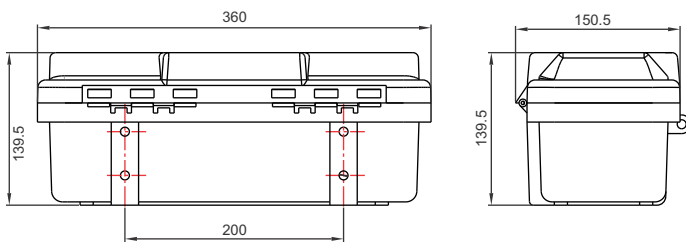

TP-01 / TP-02 TOOL BOX SIDE MOUNTING

Suitable for
ALL TRACTORS

TRACTOR PARTS

Tech Details

Housing : Polypropylene Plastic with Lock

Mounting C.D. : 200 mm

UV Stabilize 2000 hrs.

Information shown on this drawing may originate from outside the company no manufacture or resourcing should be made without prior consultation with engineering drawing office