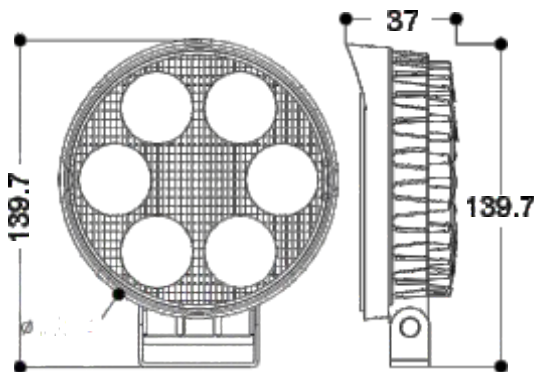

# 18W POD ROUND MEGA (R) 0618F

## LED WORK LIGHT

### Tech Details

LED Chip	Epistar 3W
Voltage	10-30V DC
Power	18W
Output	1260LM
Beam	Spot
Light color	White or Amber avail
Color Temp.	White 6500K / Amber 3000K
Housing	Die case Alu
Bracket	Stainless steel bracket
IP rating	IP67
Shockproof	20G shock protected
Dust	Protected
Reverse polar	Protected
Life span	30000 hrs

### Tech Details

- New generation of MINI(R)0618F, round and super compact design equipped with 6 pcs of 3W Epistar LED which produces 1260 Lumens, rather high output.
- The durable die-cast aluminum housing to stand up to the hardest conditions.
- Unique and special heat sink design on the periphery and the back for superior heat dissipation. To prolong the life of LEDs to its full 50,000 hours potential, that means it never need change bulb again.
- IP67 rate guaranteed, signifying that it is dust-proof and submersion in water up to 1 meter.
- Flexible stainless steel bracket, 360° rotation x 180° tilt.
- 30° Spot Beam
- Reverse polar protection & leakage protection.