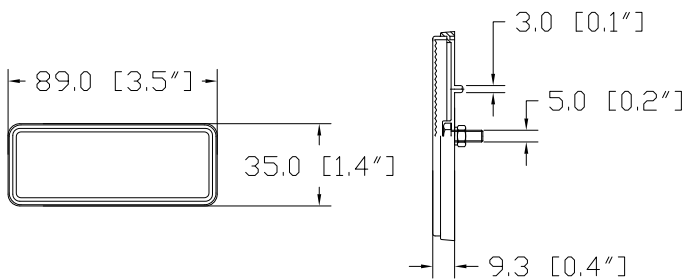

#### Tech Details

Material:

- Acrylic lens
- ABS base

Installation:

- Screw bolt
- Adhesive sticker

Lens color:

- Red, yellow, white

Information shown on this drawing may originate from outside the company no manufacture or resourcing should be made without prior consultation with engineering drawing office