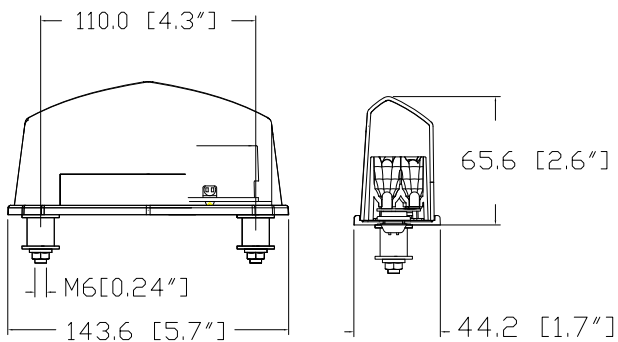

#### Tech Details

Material:

- Acrylic lens, in red / clear / smoke
- ABS base

Wiring:

- 12 / 24 V
- Terminals

Light Source:

- 14 LEDs

Information shown on this drawing may originate from outside the company no manufacture or resourcing should be made without prior consultation with engineering drawing office