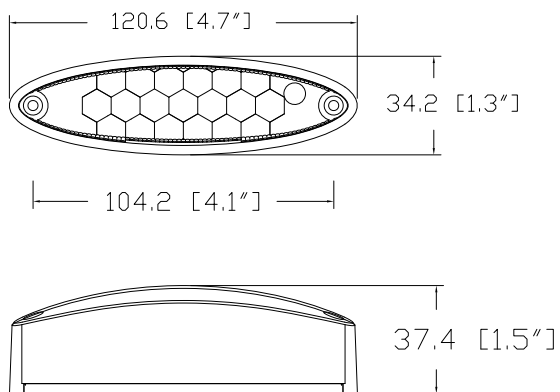

M-103

LED REAR LIGHT STOP, TAIL, LICENCE PLATE LIGHT

REAR LIGHT

Tech Details

Material:

- Acrylic lens
- ABS base

Wiring:

- 12 / 24 V
- Terminals

Light Source:

- 28 LEDs

Information shown on this drawing may originate from outside the company no manufacture or resourcing should be made without prior consultation with engineering drawing office

These parts are replacement parts not original parts.